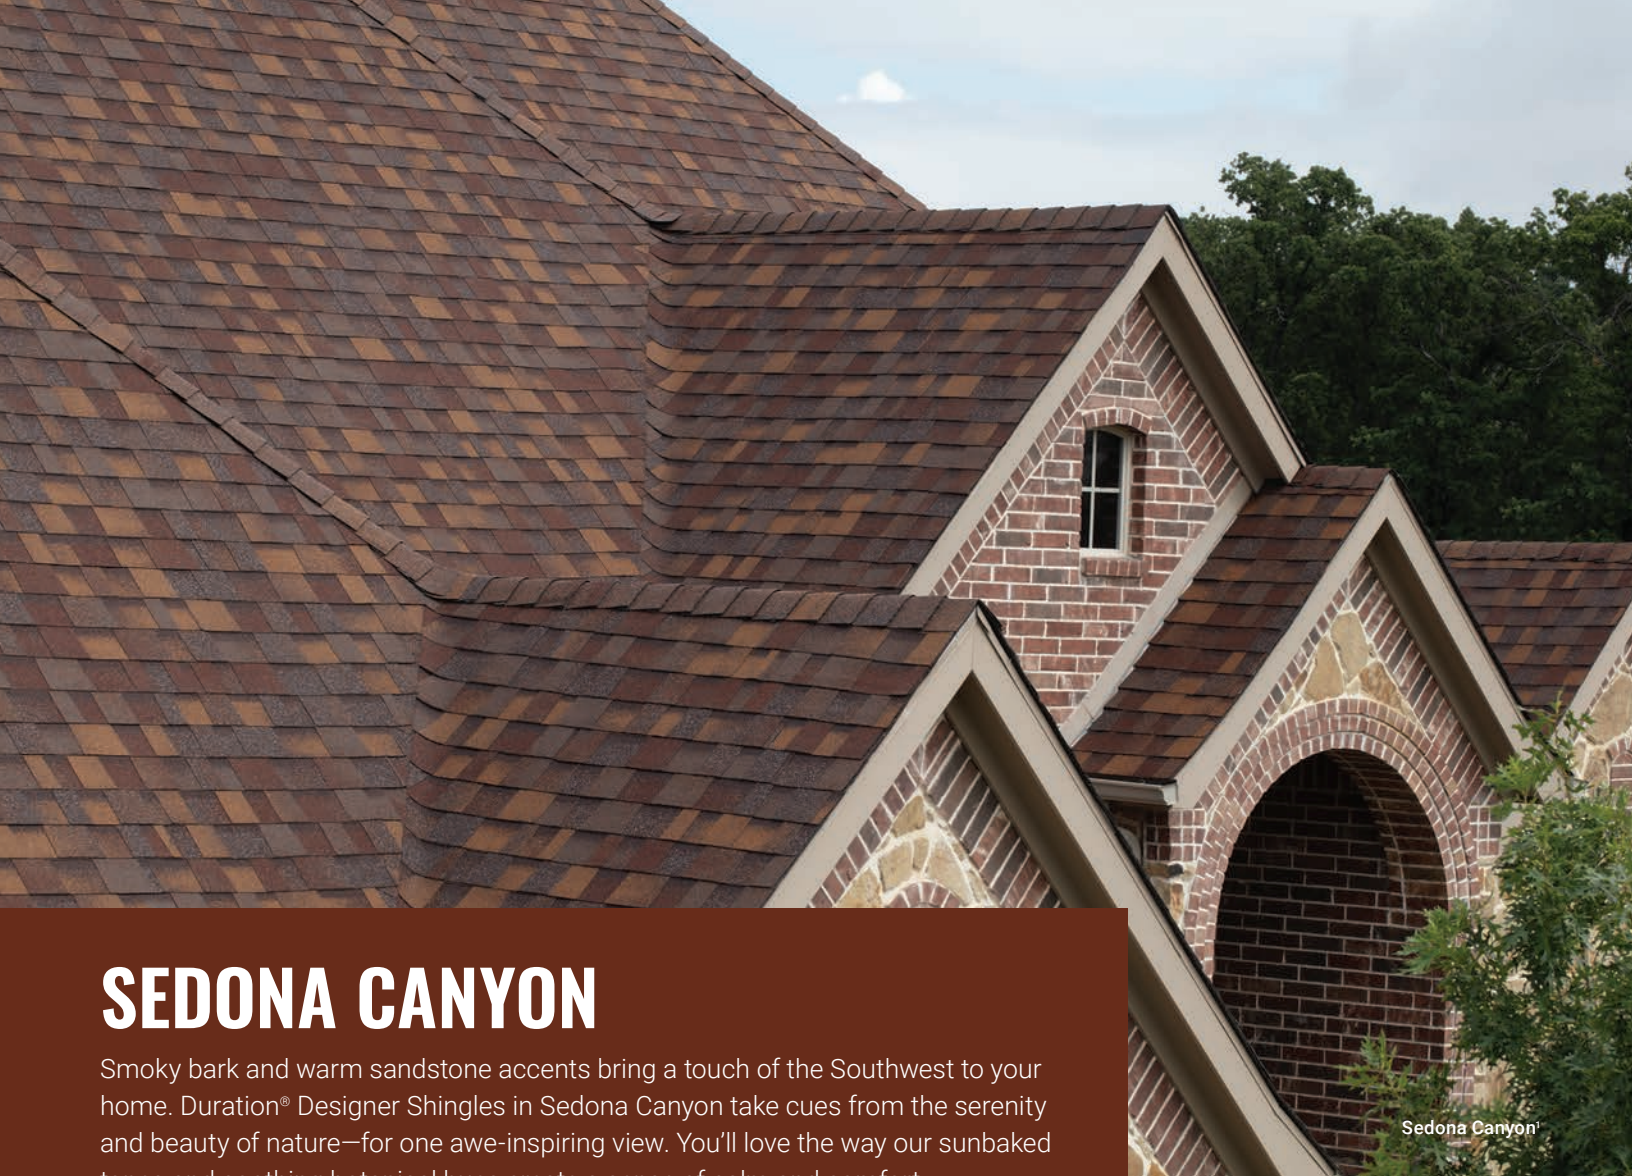

SEDONA CANYON

Smoky bark and warm sandstone accents bring a touch of the Southwest to your home. Duration® Designer Shingles in Sedona Canyon take cues from the serenity and beauty of nature—for one awe-inspiring view. You'll love the way our sunbaked tones and soothing botanical hues create a sense of calm and comfort.

Sedona Canyon®