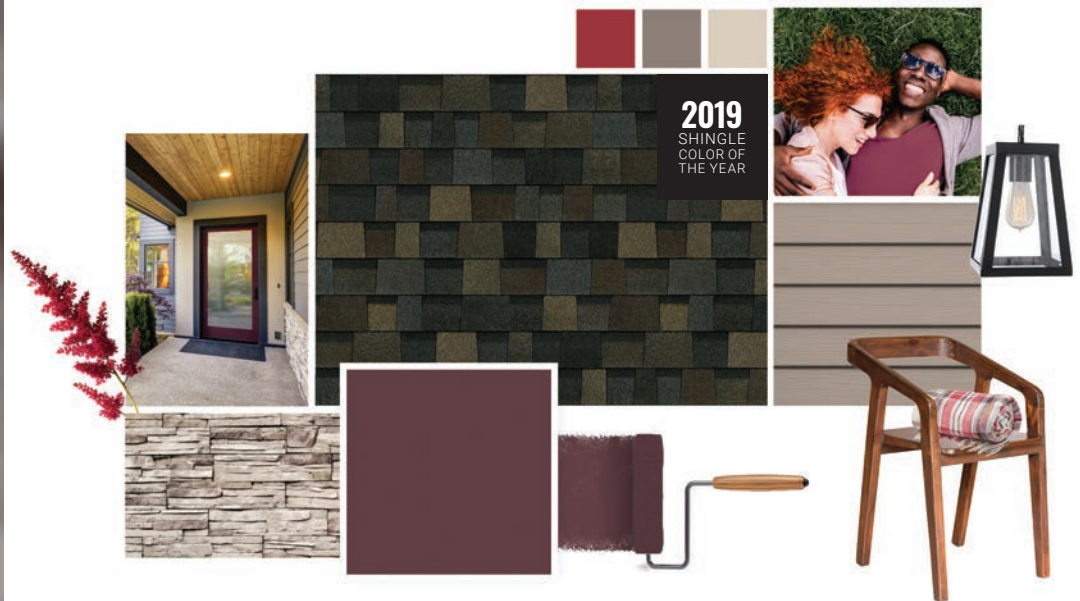

Use our style boards as a starting point to create your perfect look.