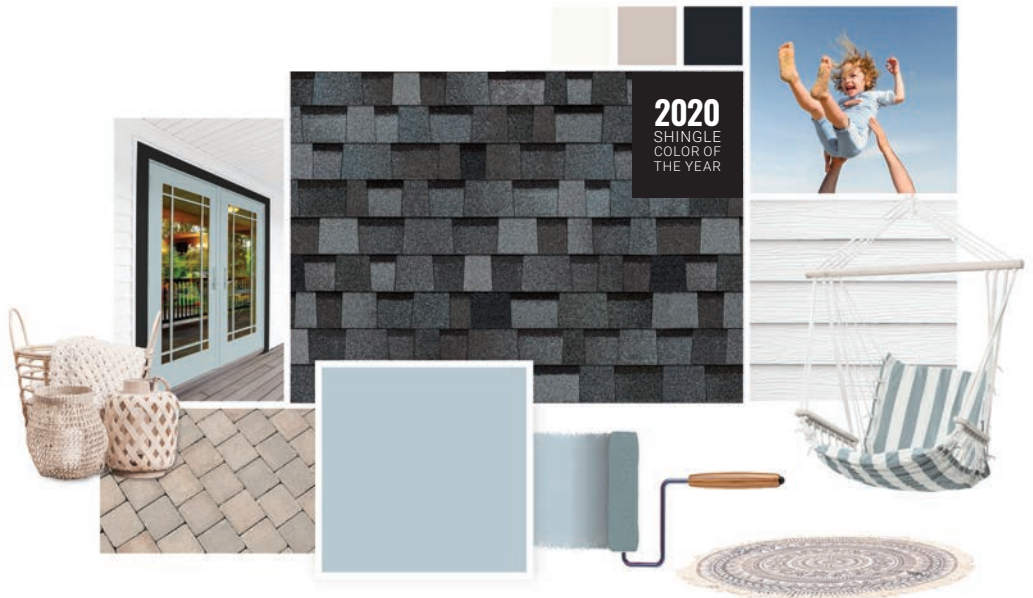

Use our style boards as a starting point to create your perfect look.