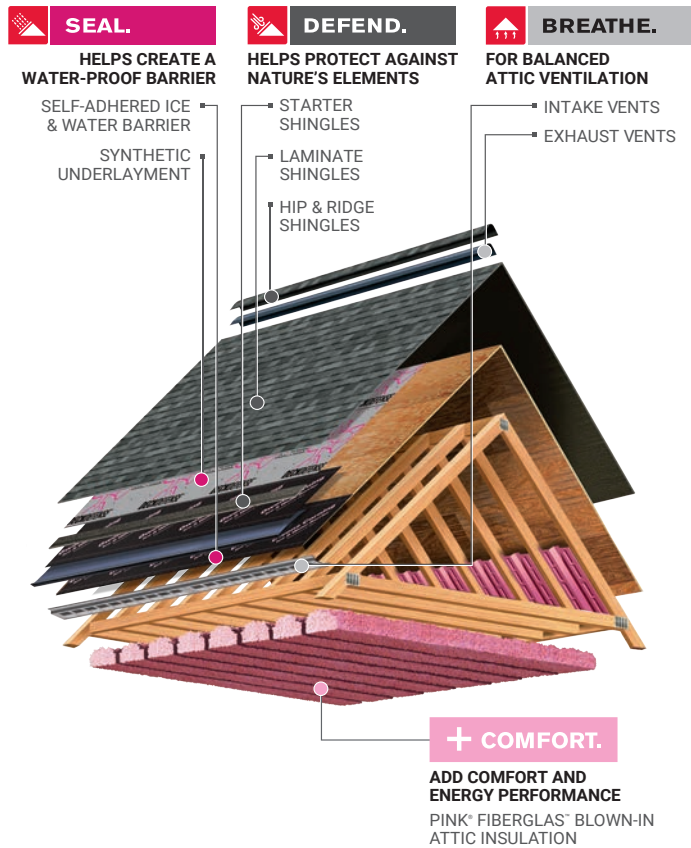

## Double the Common Bond

SureNail® features up to a 200% wider bond between the shingle layers in the nailing zone over standard shingles.

For more information and to watch our videos on SureNail® Technology, go to [www.owenscorning.com/surenail](http://www.owenscorning.com/surenail).

# TOTAL PROTECTION SIMPLIFIED™

It takes more than just shingles to protect a home. It takes an integrated system of components and layers designed to perform in three critical areas. The Owens Corning® Total Protection Roofing System® gives you the assurance that all of your Owens Corning® roofing components are working together to help increase the performance of your roof.